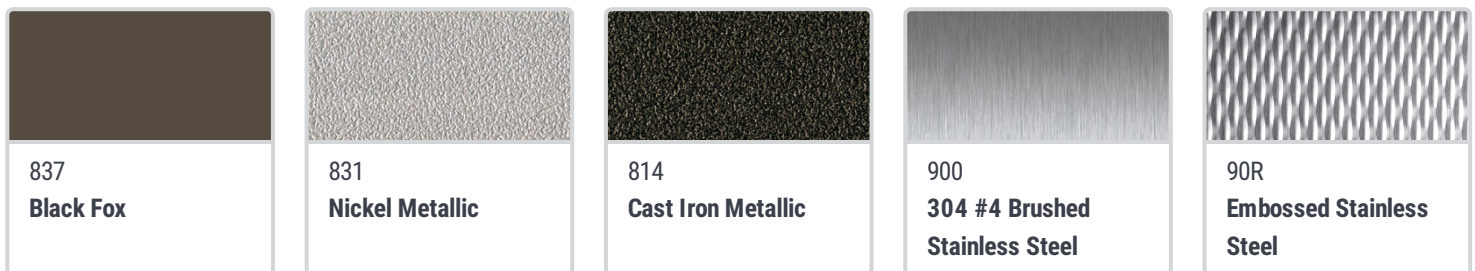

Solid Colors

Anti-Graffiti Colors *(Subject to upcharge)*

Proven ASTM D6578 Graffiti Resistance to easily remove:

Permanent Marker • Lipstick
Water Based Ink Marker • Wax Crayon • Spray Paint

Special Effects Colors *(Subject to upcharge)*